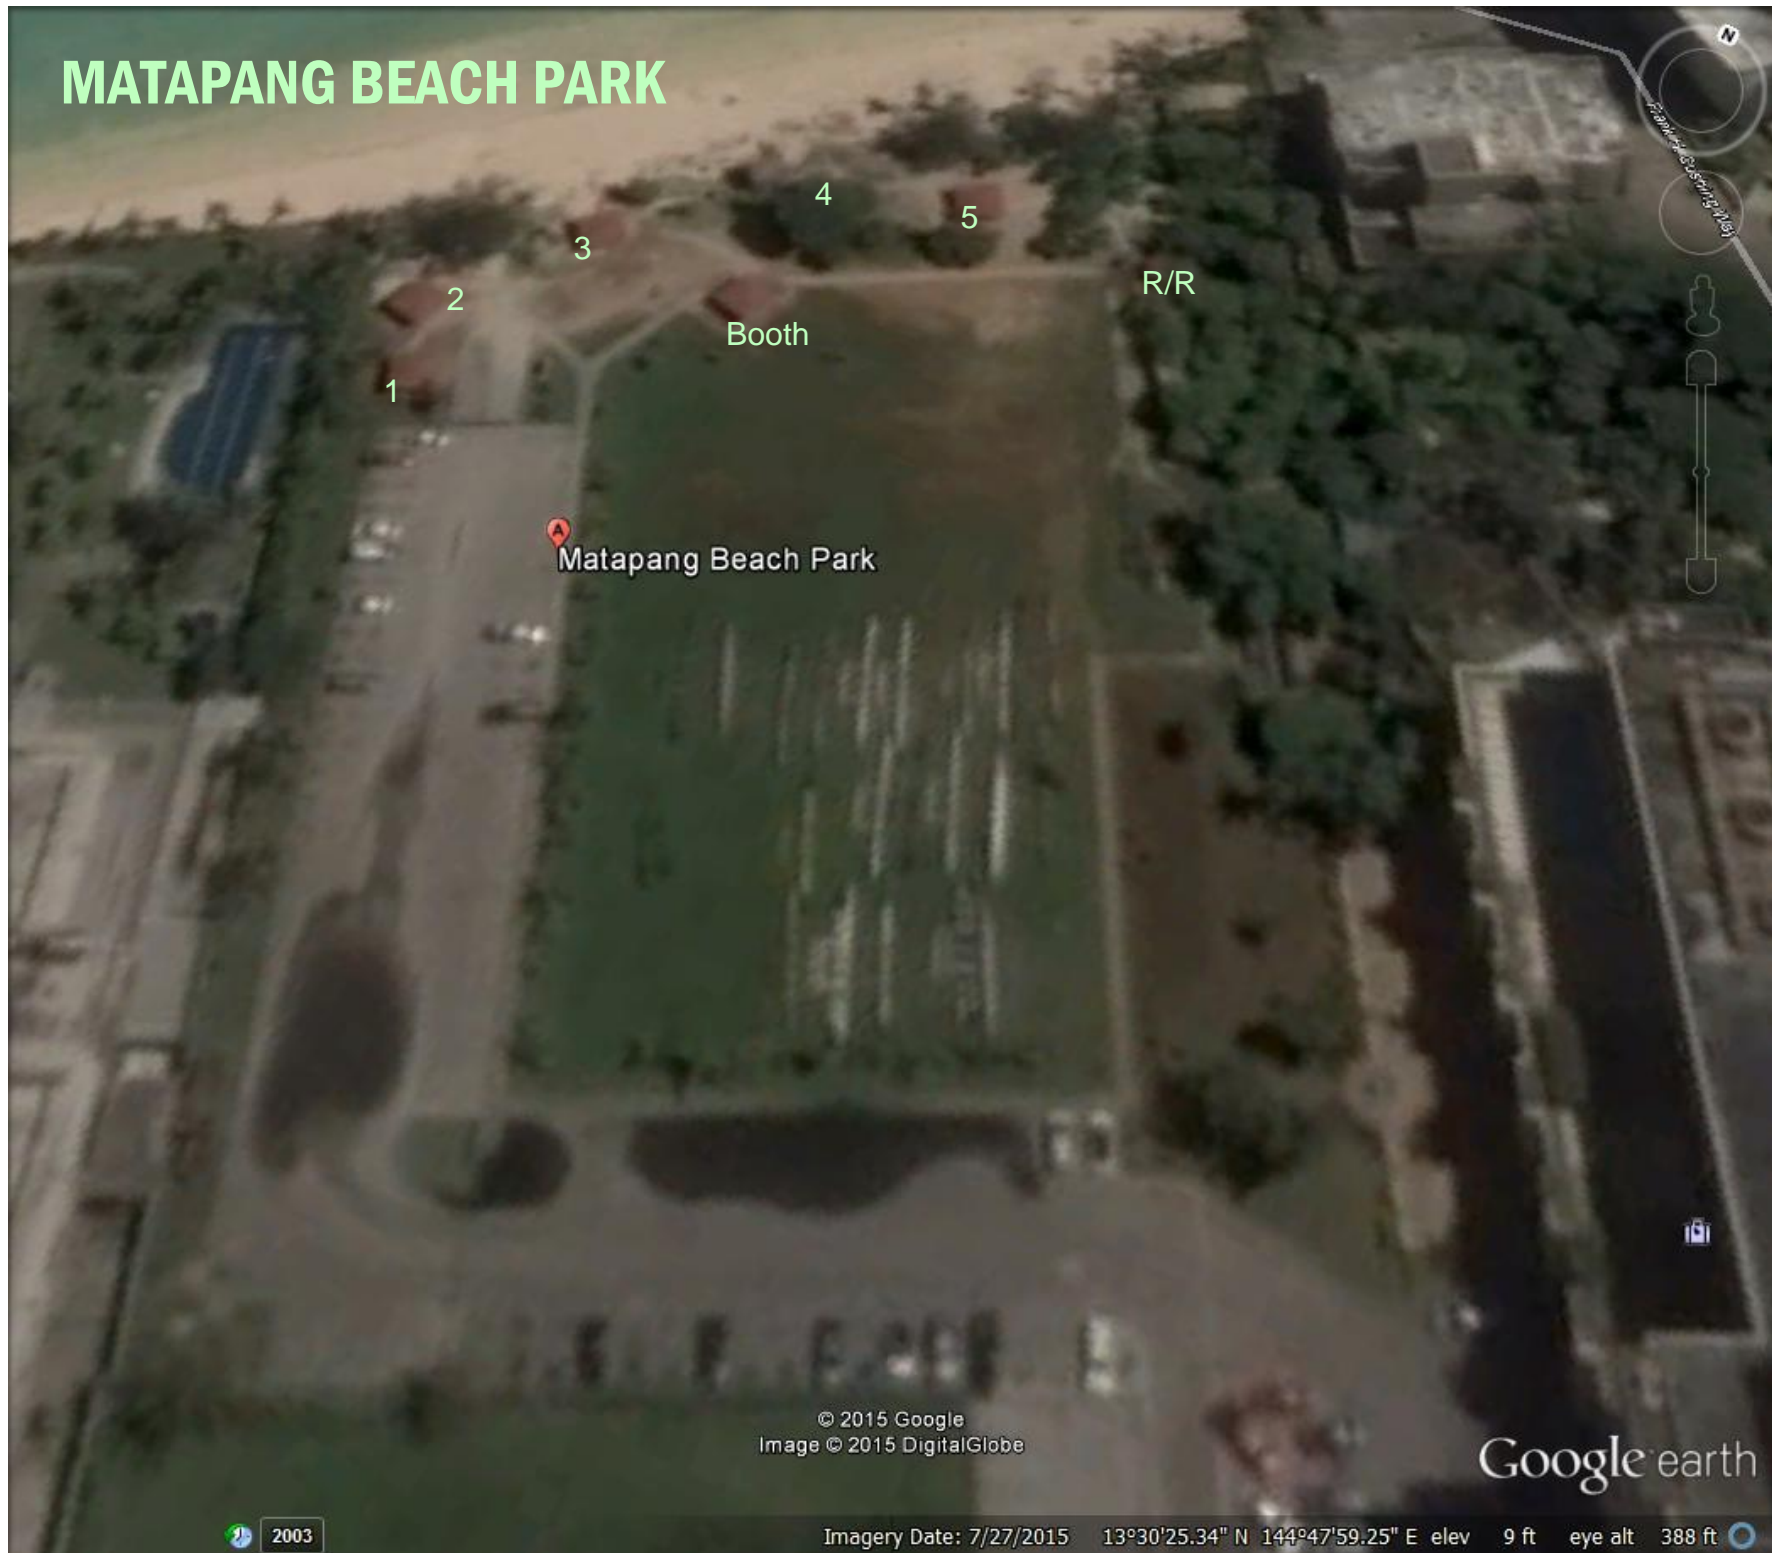

MATAPANG BEACH PARK

Matapang Beach Park

Booth

R/R

4

5

3

2

1

© 2015 Google
Image © 2015 DigitalGlobe

Google earth

Imagery Date: 7/27/2015 13°30'25.34" N 144°47'59.25" E elev 9 ft eye alt 388 ft

2003